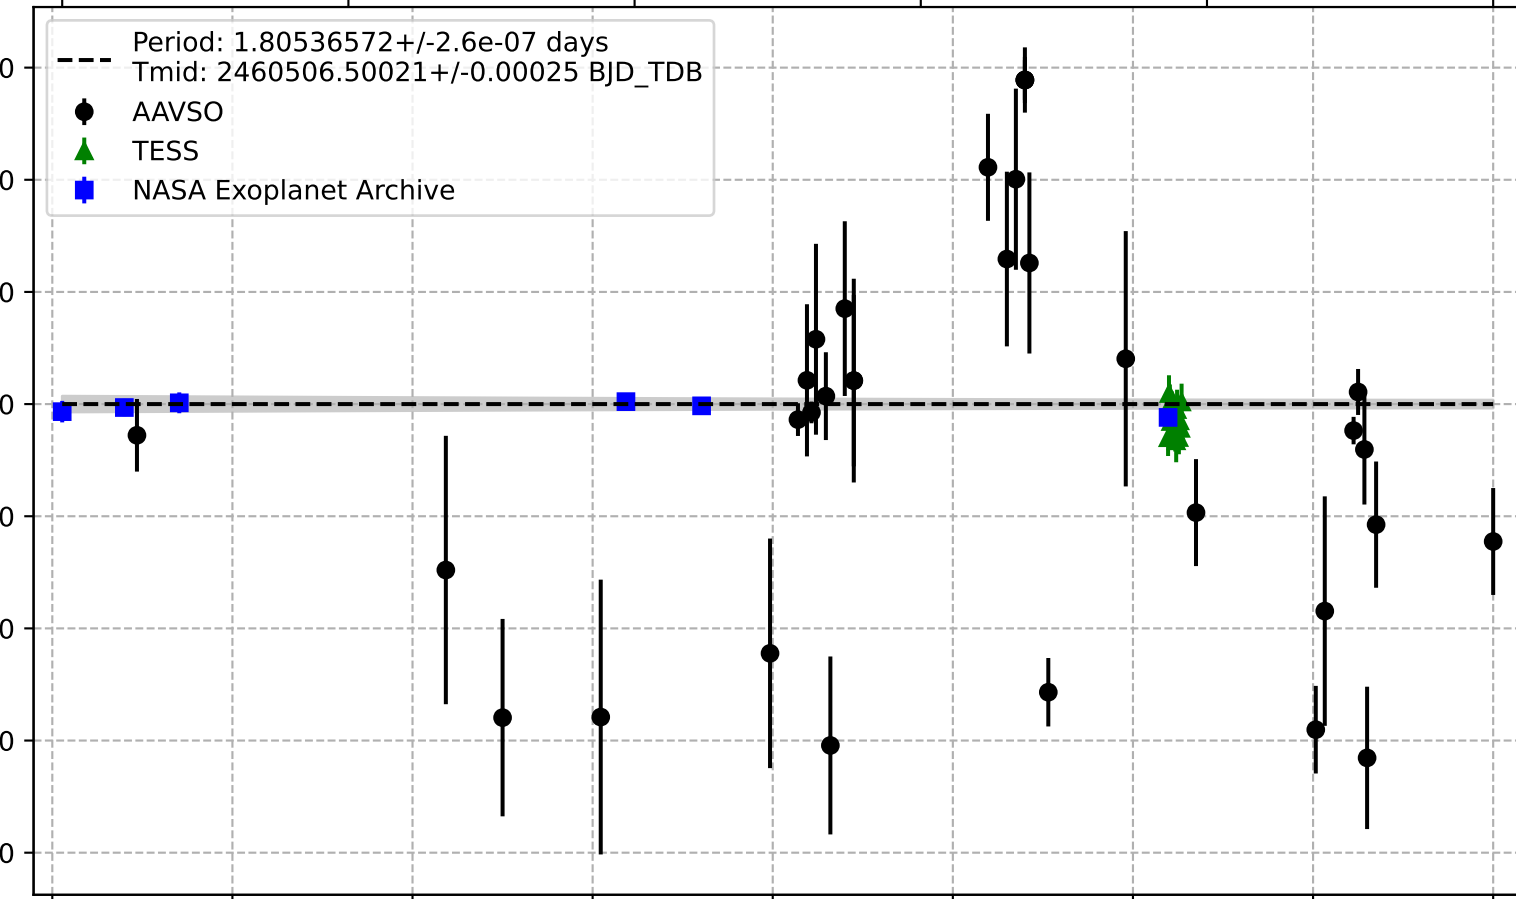

# Qatar-4 b

Time [BJD - 2460506]

-2869.0

-2295.0

-1721.0

-1147.0

-574.0

-0.0

Observed - Calculated [minutes]

-- Period:  $1.80536572 \pm 2.6 \times 10^{-7}$  days  
-- Tmid:  $2460506.50021 \pm 0.00025$  BJD\_TDB

● AAVSO  
▲ TESS  
■ NASA Exoplanet Archive

-1600

-1400

-1200

-1000

-800

-600

-400

-200

0

Epoch [number]