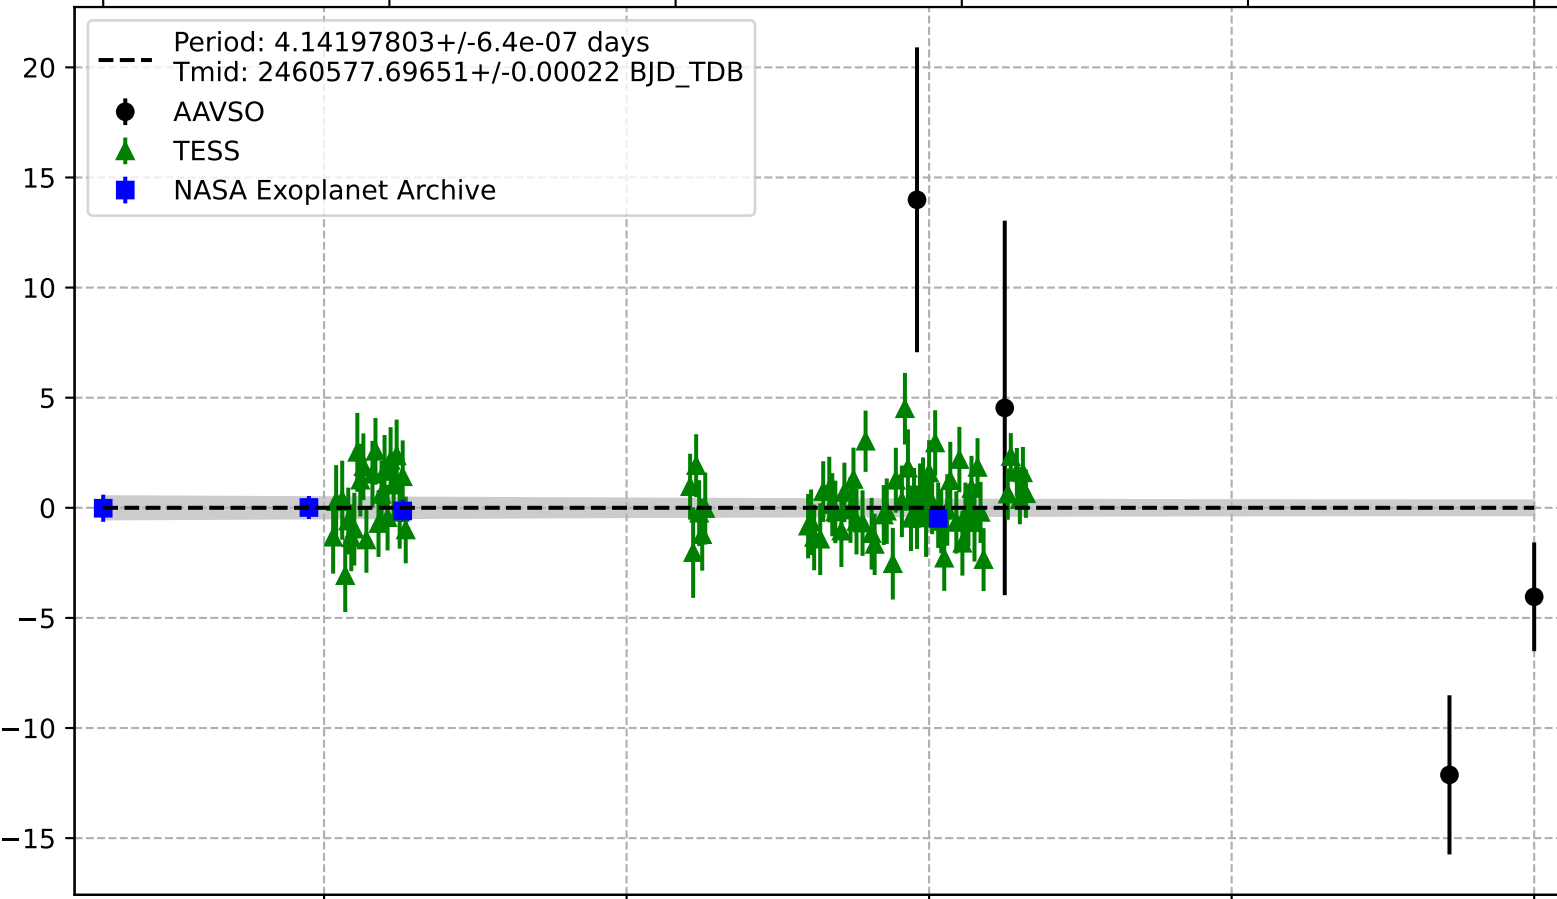

HAT-P-59 b

Time [BJD - 2460577]

-1959.0 -1567.0 -1175.0 -784.0 -392.0 -0.0

--- Period: $4.14197803 \pm 6.4 \times 10^{-7}$ days
Tmid: $2460577.69651 \pm 0.00022$ BJD_TDB

● AAVSO
▲ TESS
■ NASA Exoplanet Archive

Observed - Calculated [minutes]

Epoch [number]

-400

-300

-200

-100

0