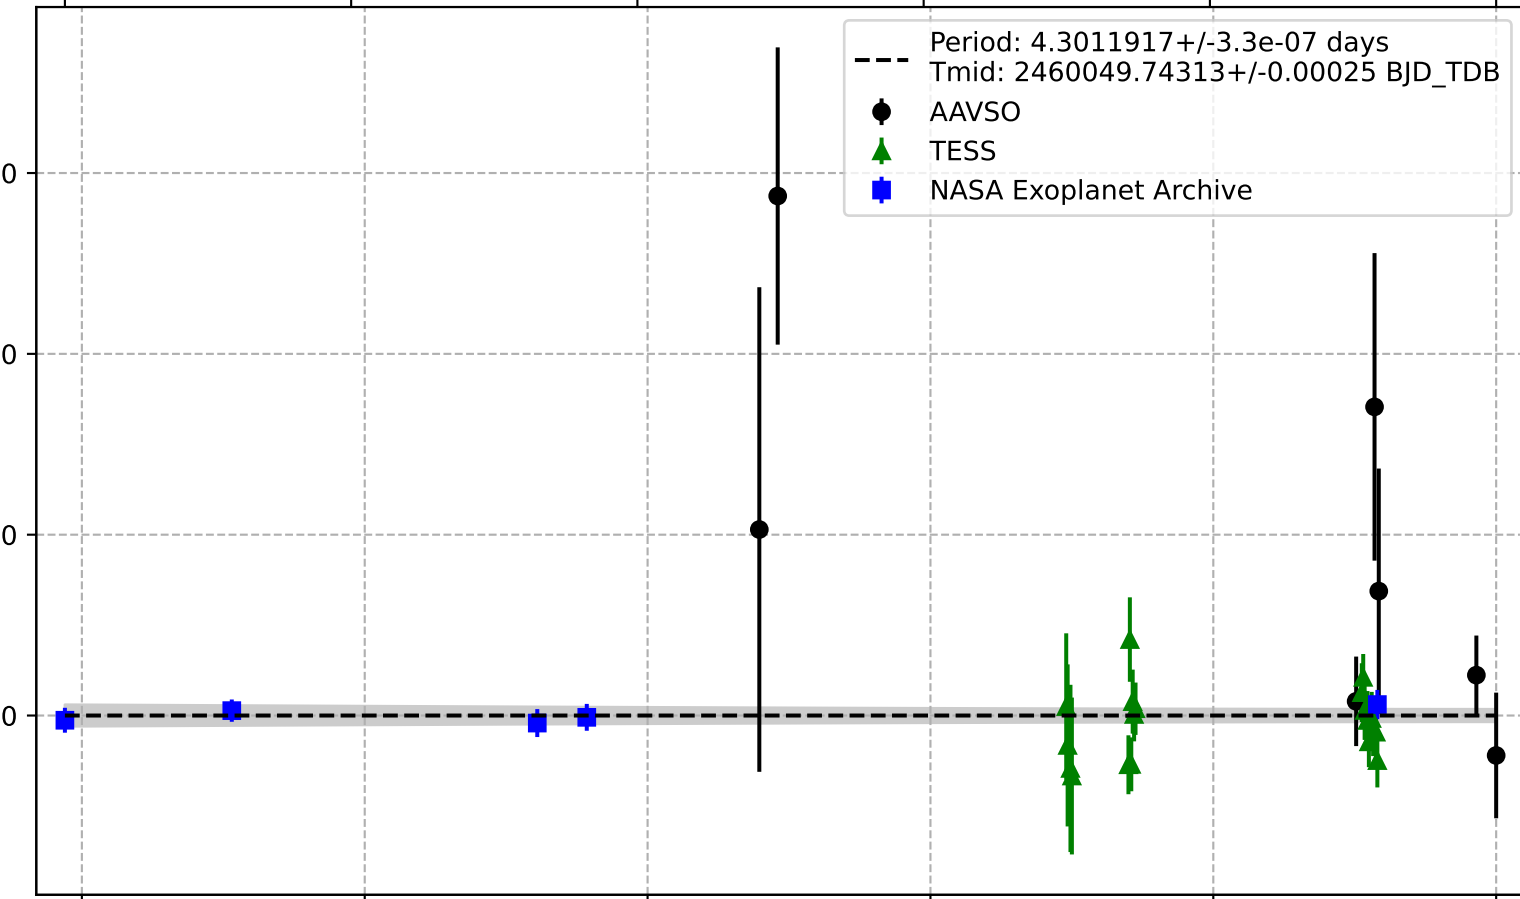

HAT-P-44 b

Time [BJD - 2460049]

-4353.0 -3482.0 -2612.0 -1741.0 -871.0 -0.0

--- Period: $4.3011917 \pm 3.3 \times 10^{-7}$ days
Tmid: $2460049.74313 \pm 0.00025$ BJD_TDB

● AAVSO
▲ TESS
■ NASA Exoplanet Archive

Observed - Calculated [minutes]

Epoch [number]