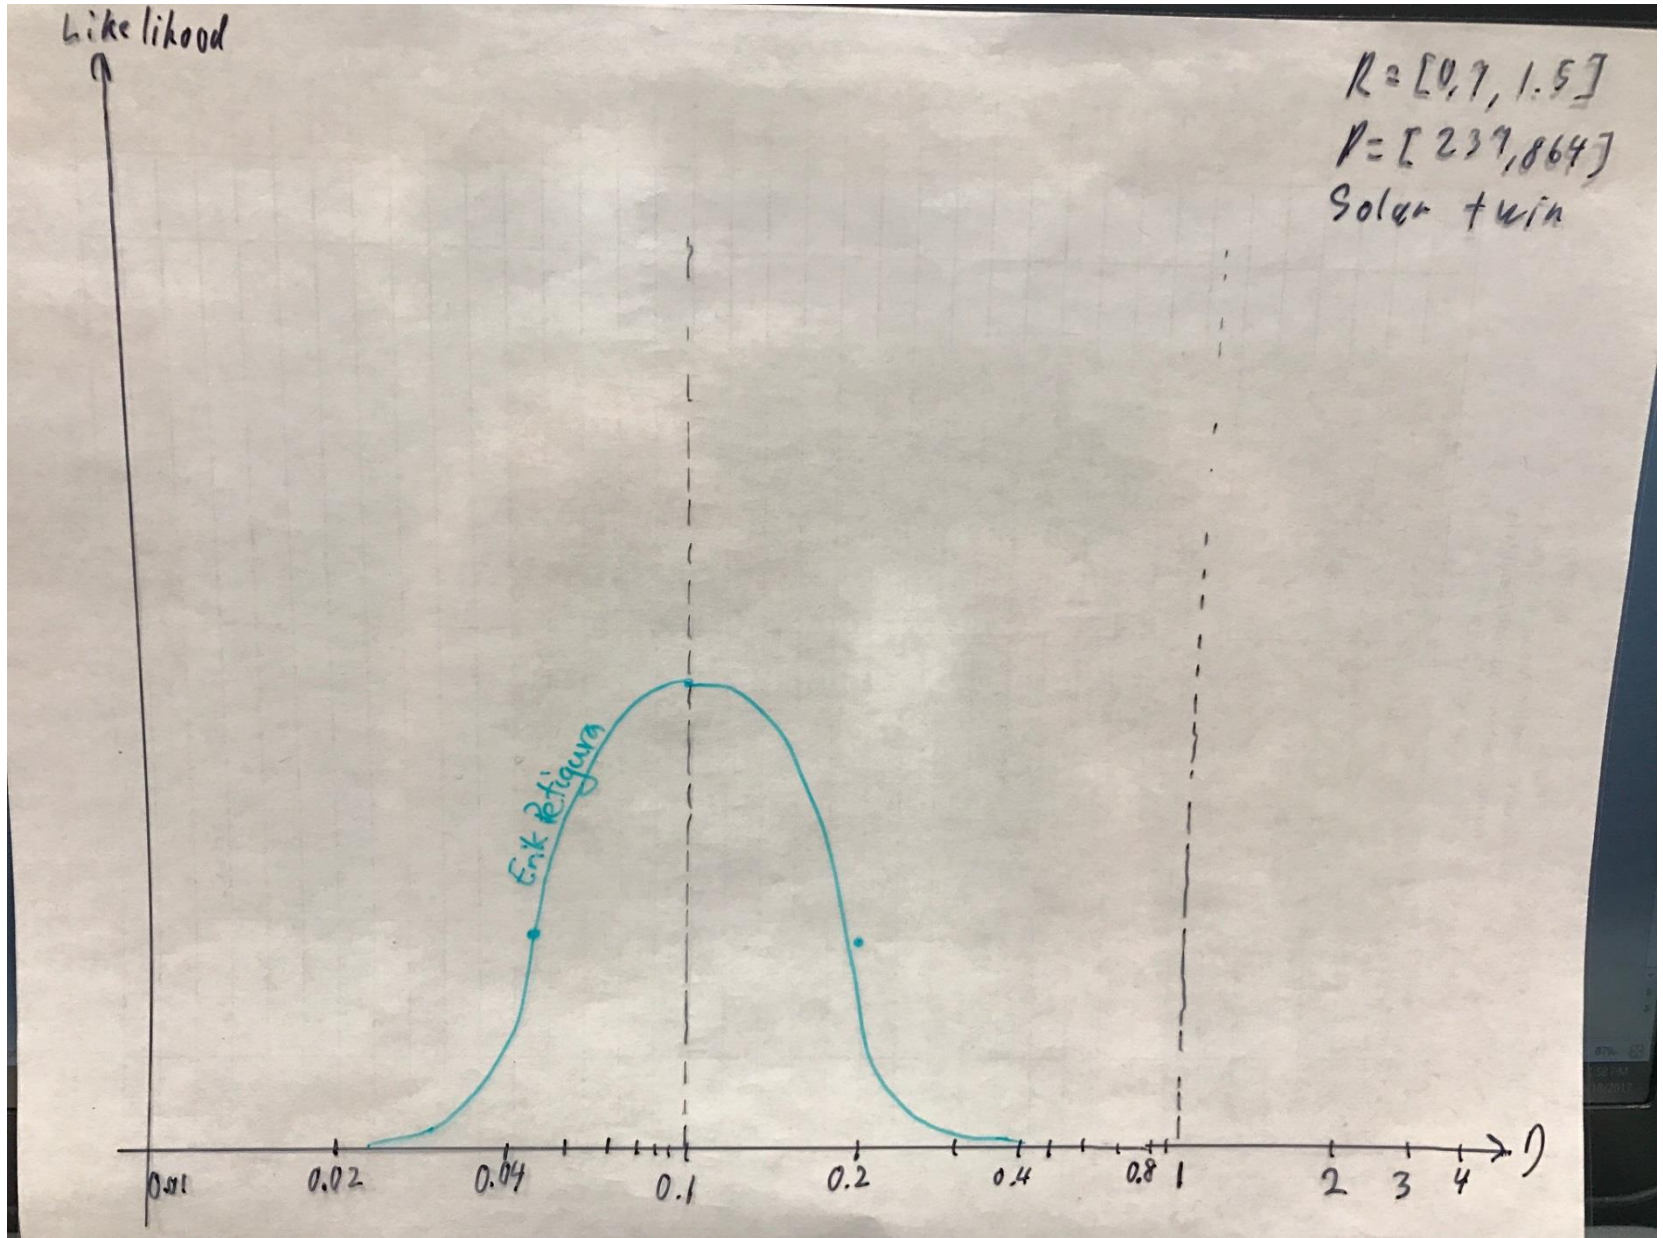

Erik Petigura

Exoplanet Exploration Program