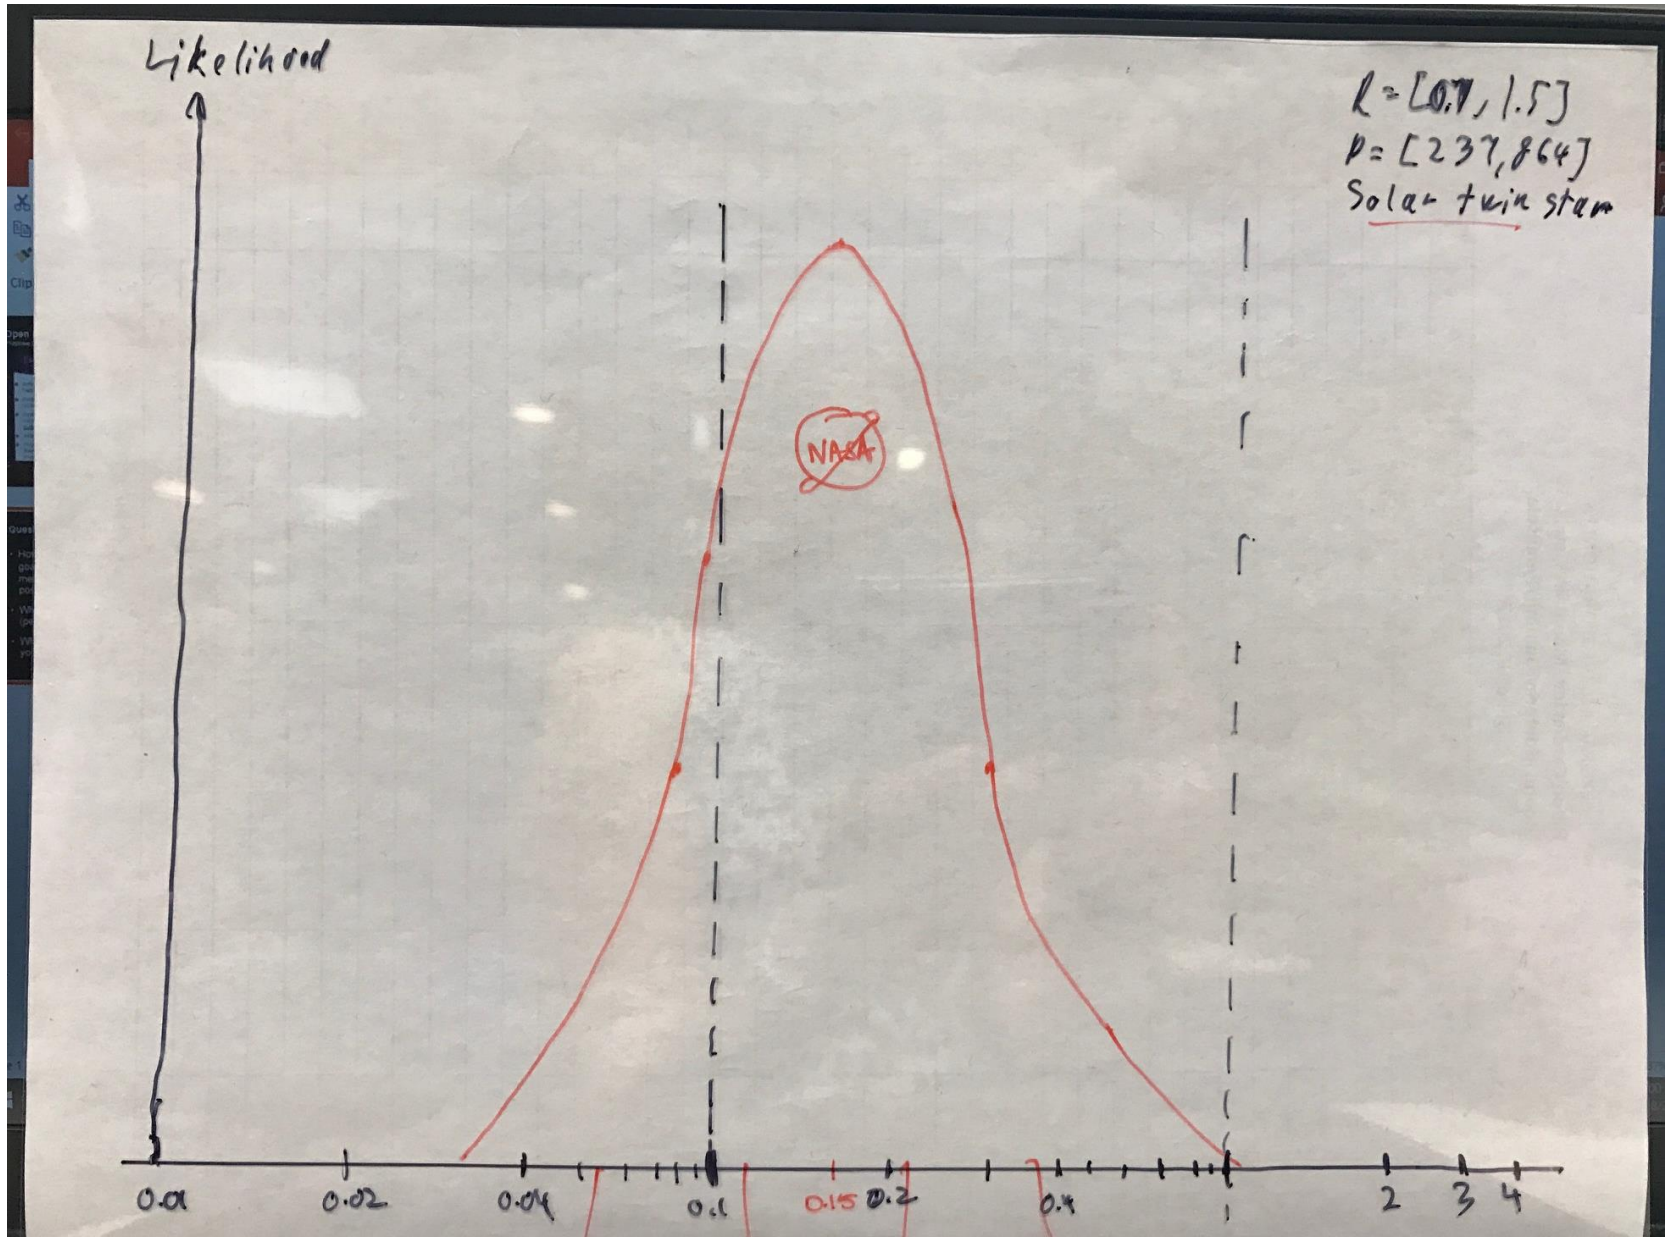

Jessie Christiansen