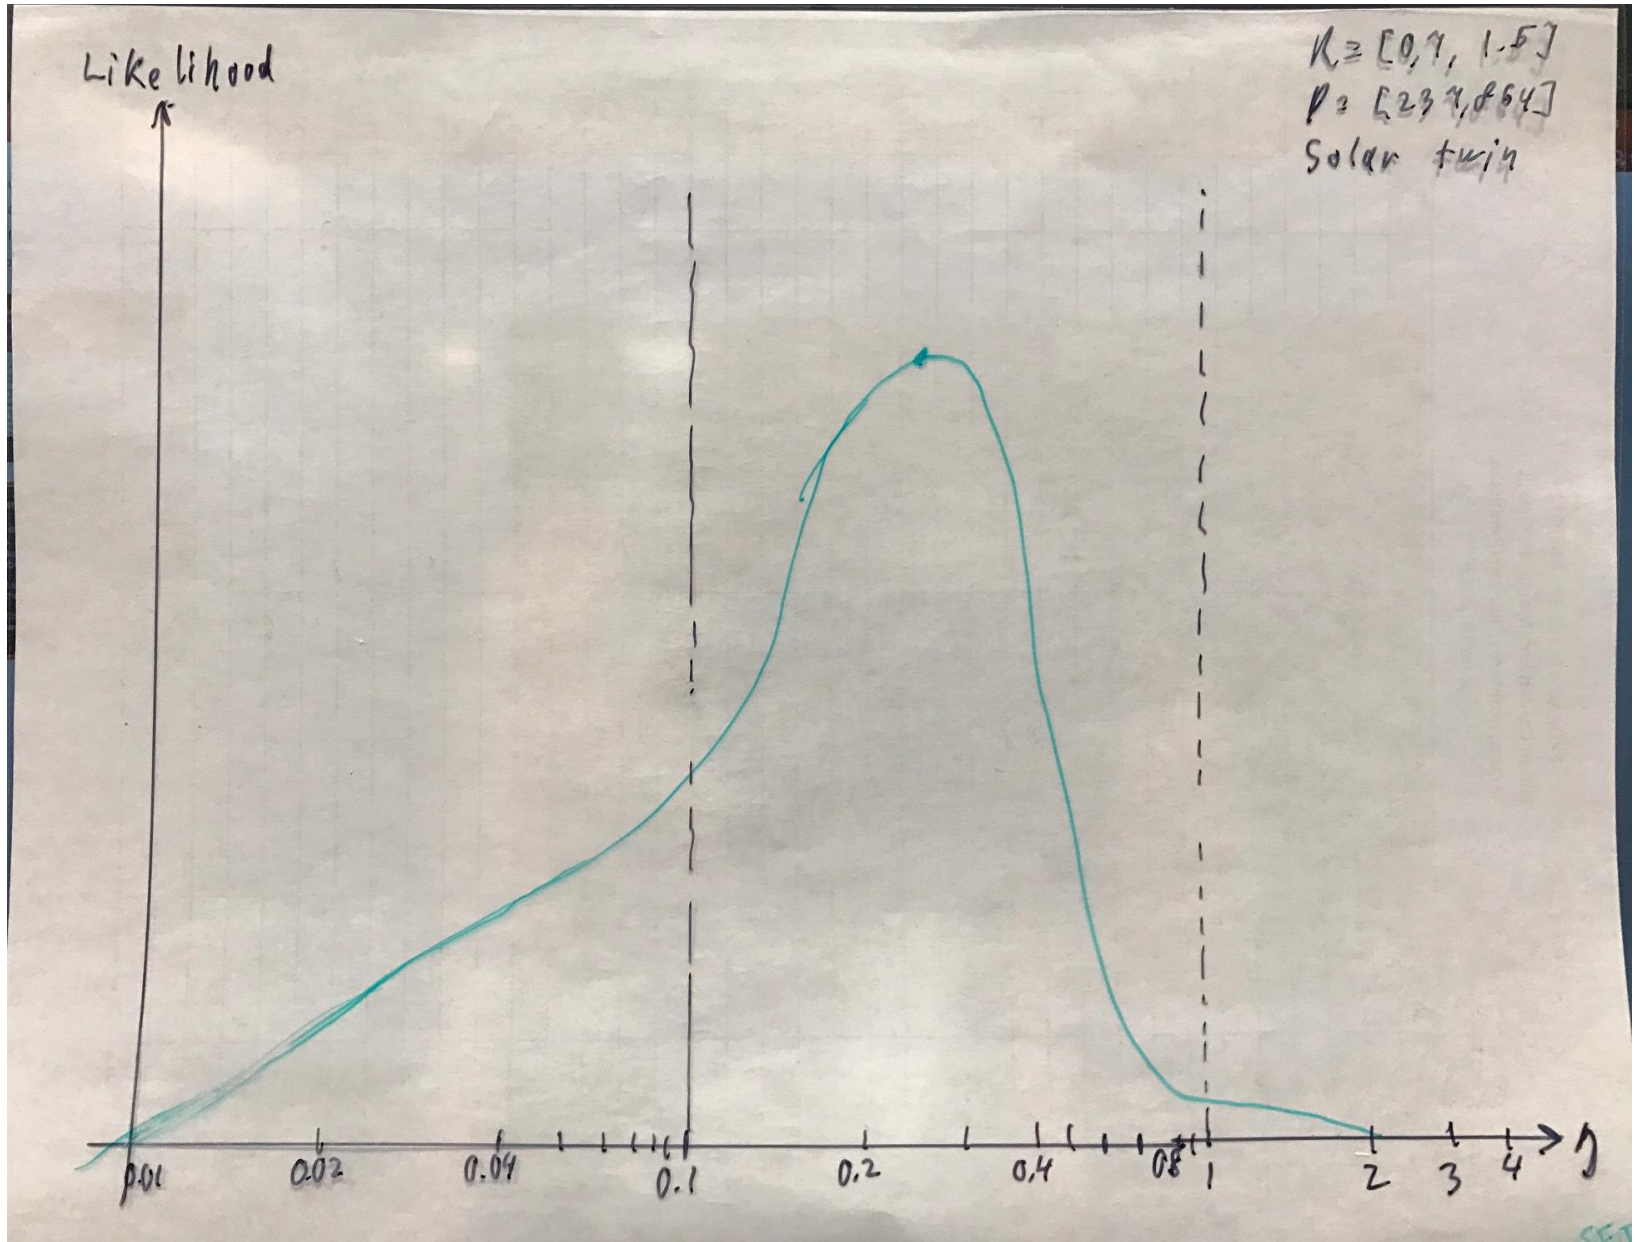

Susan Thompson

Exoplanet Exploration Program